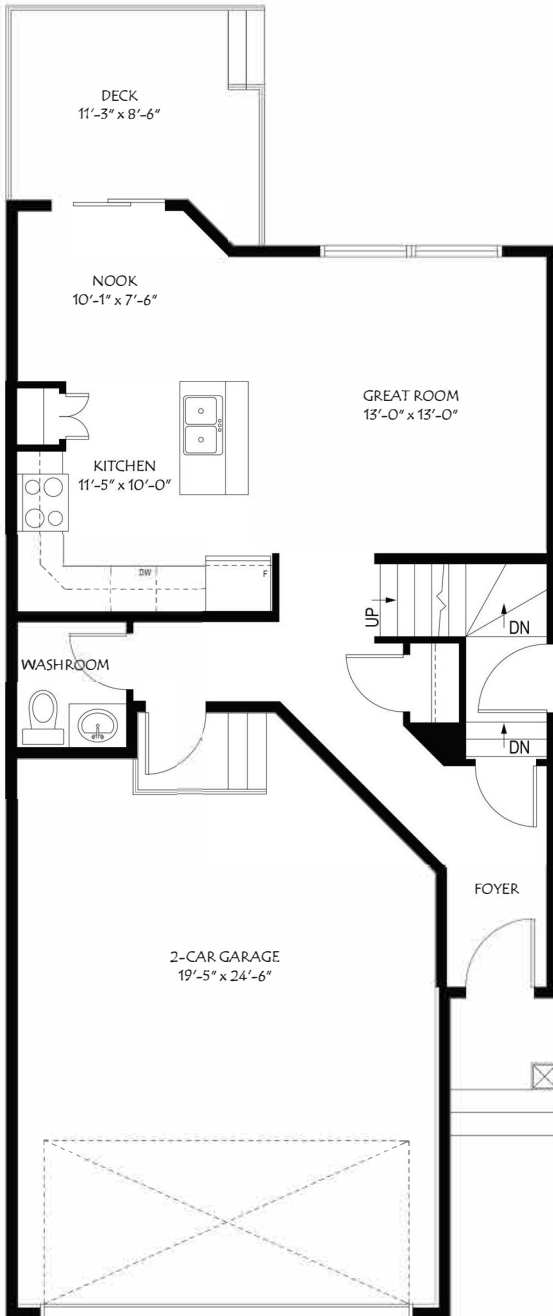

THE WOODS

BOOK A VIEWING TODAY!
CONTACT 780-799-4442

MONTANE

QUALICO[®]
fort mcmurray

MODEL C - MONTANE

1531 SQFT

MAIN FLOOR
617 SQFT

SECOND FLOOR
914 SQFT