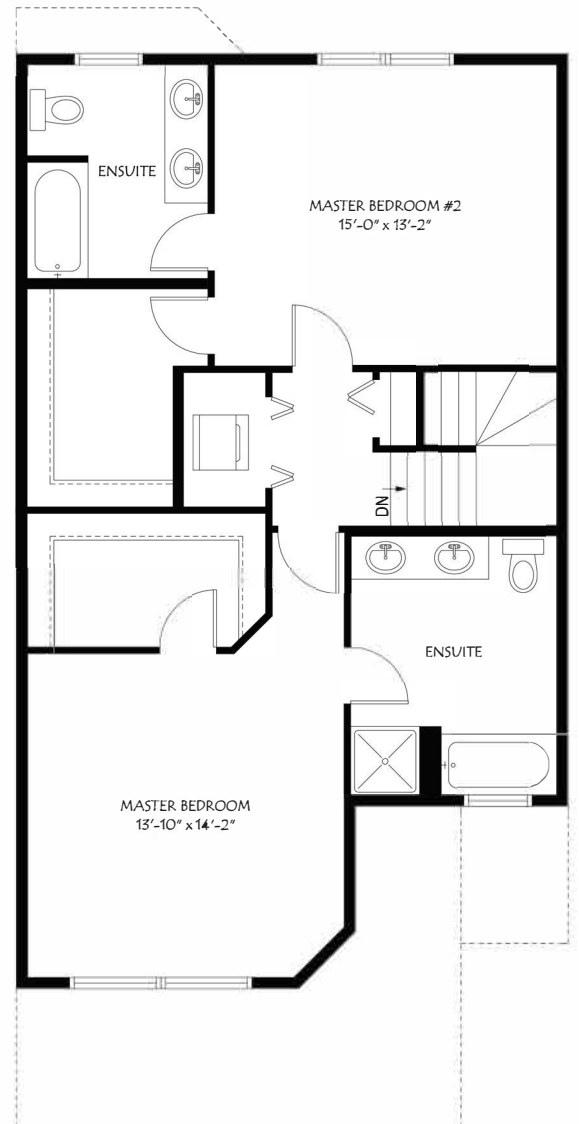

THE WOODS

BOOK A VIEWING TODAY!
CONTACT 780-799-4442

MONTANE

QUALICO[®]
fort mcmurray

MODEL C - MONTANE

1531 SQFT

MAIN FLOOR
617 SQFT

SECOND FLOOR
914 SQFT